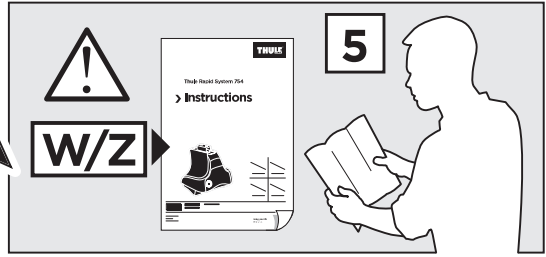

3

	W (mm)	Z (mm)	W (inch)	Z (inch)
MERCEDES A-Class, 5-dr Hatchback, 98-00	130	650	5 1/8	25 5/8
MERCEDES A-Class (W168), 5-dr Hatchback, 01-04	130	700	5 1/8	27 1/2